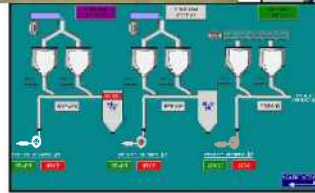

PCT Re-defining Integration

- Learn what PCT is doing to "Re-define Integration"
- Tour PCT's 43,000 Ft² Facility
- Inspect PCT's Pilot Line: A joint effort of PCT, Siemens, and Springfield

Siemens Technology Updates

- Siemens TIA Portal Rollout—Be among the first to see the latest in Siemens innovation
- AC and DC Drives
- Smart MCC
- Medium Voltage Switchgear
- Technical Resources Available

Springfield Products and Services