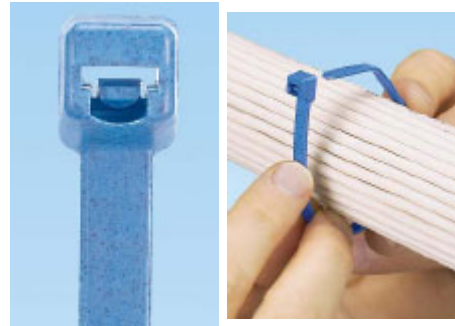

Depending on the model DS casings are made of coated zinc aluminum alloy or fiberglass reinforced thermoplastic polyester. The standard DS has a NEMA 3R watertight rating.

[More Information](#)

Pan-Ty Metal Detectable Cable Ties

PAN-TY ® Metal Detectable Cable Ties are designed to meet food, beverage and pharmaceutical safety standards. Featuring metal impregnated material, these ties are identifiable by metal detectors and x-ray inspection equipment. Additionally, the distinct blue color of the ties facilitates quick visual detection in manufacturing environments. Designed for fastening cables and hoses in processing and packaging areas, these ties can be installed using a wide range of hand tools. To help further prevent contamination, the GT series of tools captures the cut-off tips of ties. The PAN-TY ® Metal Detectable Cable Ties and Installation Tools combine to deliver a complete bundling solution to help reduce product contamination and loss.